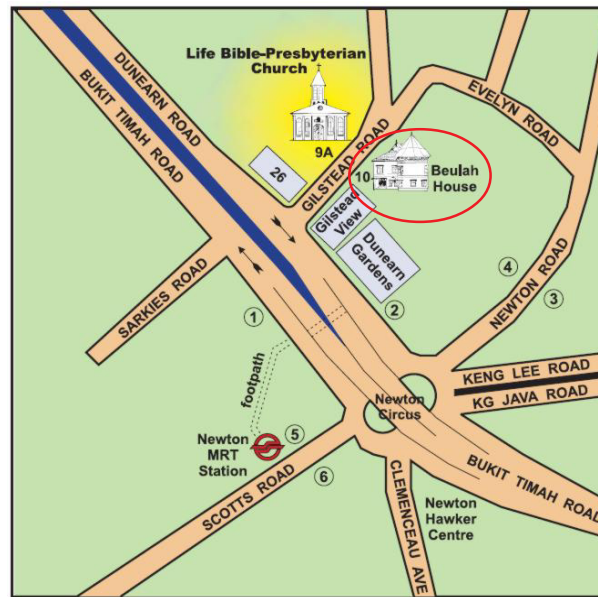

The lectures are conducted 3 nights each week in Beulah House which has been recently built at 10 Gilstead Road by Life Bible-Presbyterian Church. This is centrally located at an easily accessible part of Singapore near to Newton MRT station.